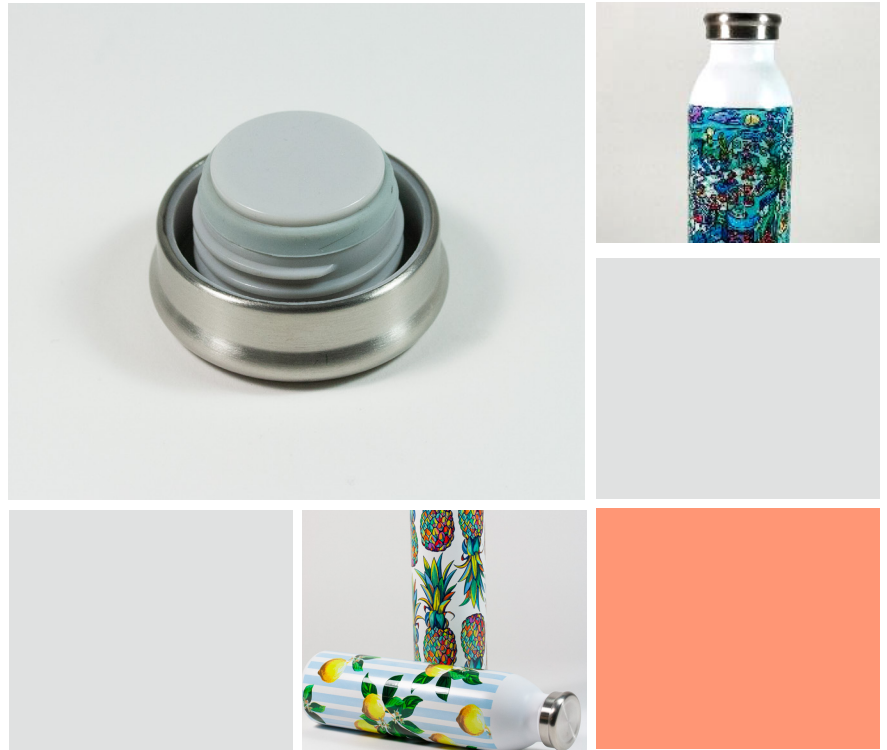

# VOGUE WATER BOTTLE

ITEM #: wbV20sWhite

The Vogue Water Bottle is the largest product offered by Digital on Demand. The smooth, white surface perfectly accepts logos, tip-to-tip graphics and more. This high-end water bottle comes with a twist on screw cap as well as a guarantee to keep your beverages hot for 24 hours and cold for 12 hours.

Volume (oz)	20 oz.
Material	18/8 Food grade stainless steel
Construction	Seamless- vacuum insulated double wall
Cover Style	Twist on screw cap
Color	White
Dimensions (Height x Rim x Base) In	10" x 2.75" x 2.75"
Weight (lbs)	.95 lbs
Printable Area	8.34" x 7.68"
Storage	Keeps liquids cold for 24 hours & hot for 12 hours
Compliance	Meets FDA requirements, BPA free